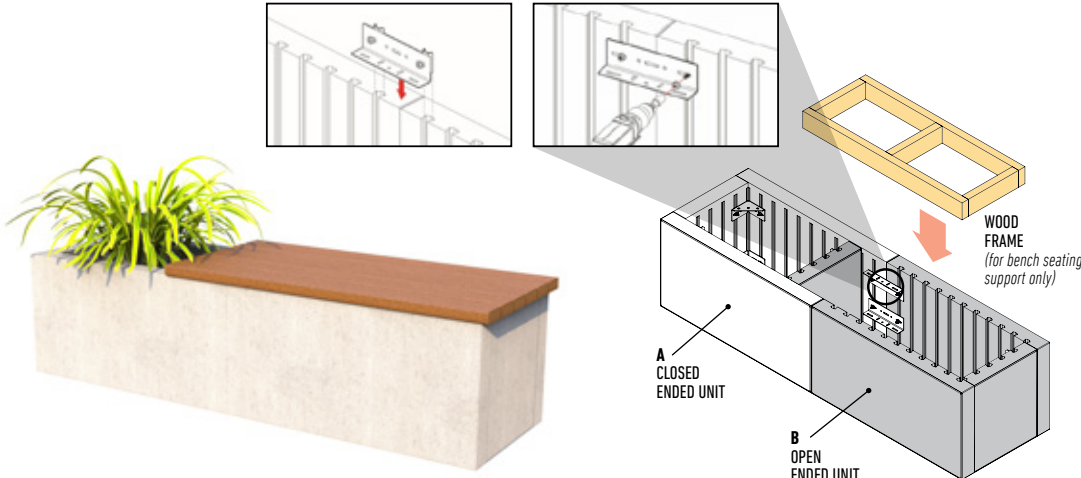

## AVAILABLE COLOURS

SCANDINA GREY

AMBER BEIGE

SHADED GREY

ROCKLAND BLACK  
\*\*CAPPING MODULE ONLY

Please contact your local Belgard representative for accurate samples, availability and pricing.

## FEATURES & BENEFITS

- Large format high-strength concrete panels
- Clean lines for a contemporary aesthetic
- Mechanically fastened with stainless steel hardware
- Ideal for outdoor living projects of all sizes
- Suitable for rooftop applications
- Efficient installation with minimal waste
- Minimal disruption for property owner