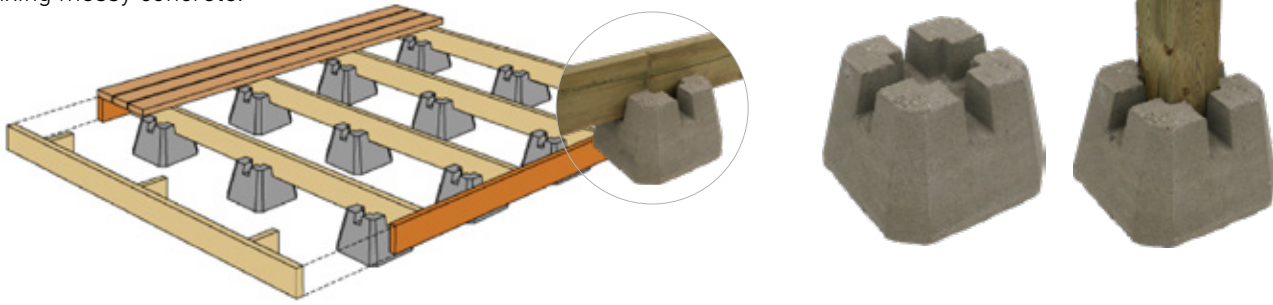

4-Way Deck Block

DEK Block is a pre-formed concrete block designed to help build posts without the need to dig post holes or mixing messy concrete.

Deck Saver™

Deck-Saver makes levelling an unsightly deck easy. Adjustable steel insert fit the Dek Block and allows for effortless adjustment simply by moving the washer and nut to the desired height.

4-Way Deck Block & Dek Saver

4-WAY DECK BLOCK DEK SAVER			
DIMENSIONS	DIMENSIONS	UNITS/ PALLET	PALLET WEIGHT
4-Way Dek Block	12 x 12 x 8"	48	2358 lbs 1069 kg
Deck Saver	Fits a 4x4 post or beam		