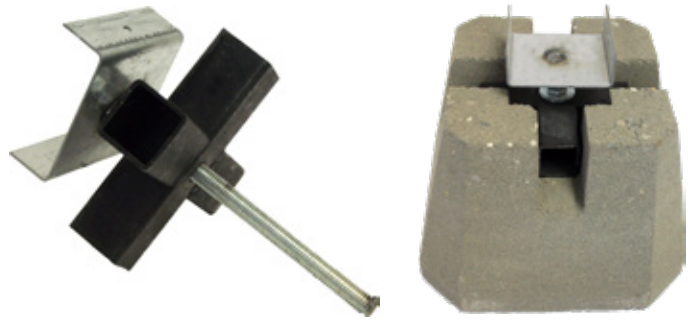

4-Way Deck Block

DEK Block is a pre-formed concrete block designed to help build posts without the need to dig post holes or mixing messy concrete.

Deck Saver™

Deck-Saver makes levelling an unsightly deck easy. Adjustable steel insert fit the Dek Block and allows for effortless adjustment simply by moving the washer and nut to the desired height.

4-Way Deck Block & Dek Saver

4-WAY DECK BLOCK DEK SAVER			
DIMENSIONS	DIMENSIONS	UNITS/ PALLET	PALLET WEIGHT
4-Way Dek Block	12 x 12 x 8"	48	2358 lbs 1069 kg
Deck Saver	Fits a 4x4 post or beam		