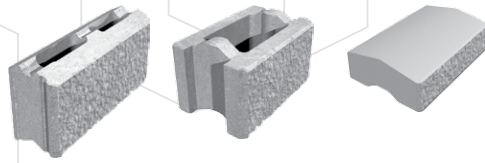

SECURITY/SOUND  
BARRIER

# AB FENCE SYSTEM

SECURITY/SOUND BARRIER

AB Fence has 2 main components - posts and panels

- Posts are constructed on concrete piles, reinforced with steel and concrete grout.
- Fence Panels are dry stacked on a compacted base with 2 course bond beam assemblies to increase rigidity.