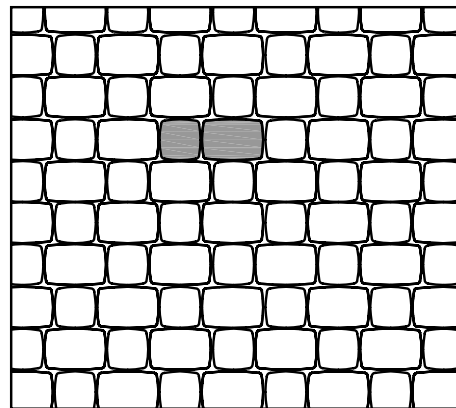

# COBBLE PATTERNS

**COBBLE HERRINGBONE PATTERN**

Cobble 4.5x7  
475 stones/100sqft

**COBBLE SHORT STACK PATTERN**

Cobble 4.5x4.5 - 354 stones/100sqft  
Cobble 4.5x7 - 236 stones/100sqft

**COBBLE DOUBLE STACK PATTERN**

Cobble 4.5x7 - 475 stones/100sqft

**COBBLE LONG STACK PATTERN**

Cobble 4.5x4.5 - 360stones/100sqft  
Cobble 4.5x7 - 240 stones/100sqft

**COBBLE RUNNING BOND PATTERN**

Cobble 4.5x4.5 - 284 stones/100sqft  
Cobble 4.5x7 - 284 stones/100sqft

**COBBLE L-STACK PATTERN**

Cobble 4.5x4.5 - 284 stones/100sqft  
Cobble 4.5x7 - 284 stones/100sqft