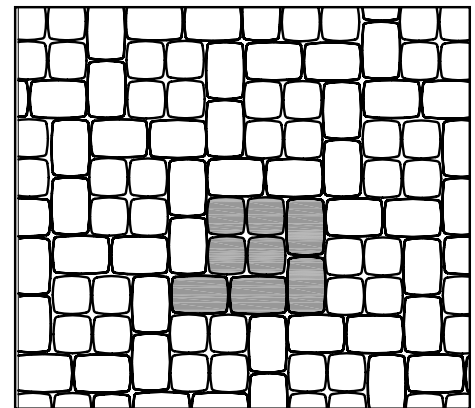

# COBBLE PATTERNS

**COBBLE HERRINGBONE PATTERN**

Cobble 4.5x7  
475 stones/100sqft

**COBBLE SHORT STACK PATTERN**

Cobble 4.5x4.5 - 354 stones/100sqft  
Cobble 4.5x7 - 236 stones/100sqft

**COBBLE DOUBLE STACK PATTERN**

Cobble 4.5x7 - 475 stones/100sqft

**COBBLE LONG STACK PATTERN**

Cobble 4.5x4.5 - 360stones/100sqft  
Cobble 4.5x7 - 240 stones/100sqft

**COBBLE RUNNING BOND PATTERN**

Cobble 4.5x4.5 - 284 stones/100sqft  
Cobble 4.5x7 - 284 stones/100sqft

**COBBLE L-STACK PATTERN**

Cobble 4.5x4.5 - 284 stones/100sqft  
Cobble 4.5x7 - 284 stones/100sqft