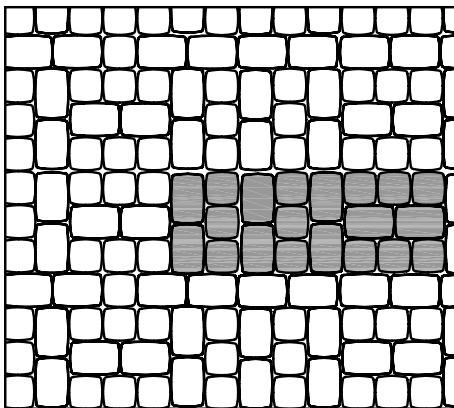

# COBBLE PATTERNS

**COBBLE HERRINGBONE PATTERN**

Cobble 4.5x7  
475 stones/100sqft

**COBBLE SHORT STACK PATTERN**

Cobble 4.5x4.5 - 354 stones/100sqft  
Cobble 4.5x7 - 236 stones/100sqft

**COBBLE DOUBLE STACK PATTERN**

Cobble 4.5x7 - 475 stones/100sqft

**COBBLE LONG STACK PATTERN**

Cobble 4.5x4.5 - 360stones/100sqft  
Cobble 4.5x7 - 240 stones/100sqft

**COBBLE RUNNING BOND PATTERN**

Cobble 4.5x4.5 - 284 stones/100sqft  
Cobble 4.5x7 - 284 stones/100sqft

**COBBLE L-STACK PATTERN**

Cobble 4.5x4.5 - 284 stones/100sqft  
Cobble 4.5x7 - 284 stones/100sqft