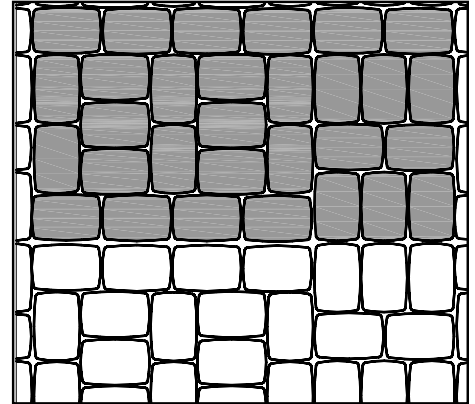

# COBBLE PATTERNS

**COBBLE HERRINGBONE PATTERN**

Cobble 4.5x7  
475 stones/100sqft

**COBBLE SHORT STACK PATTERN**

Cobble 4.5x4.5 - 354 stones/100sqft  
Cobble 4.5x7 - 236 stones/100sqft

**COBBLE DOUBLE STACK PATTERN**

Cobble 4.5x7 - 475 stones/100sqft

**COBBLE LONG STACK PATTERN**

Cobble 4.5x4.5 - 360stones/100sqft  
Cobble 4.5x7 - 240 stones/100sqft

**COBBLE RUNNING BOND PATTERN**

Cobble 4.5x4.5 - 284 stones/100sqft  
Cobble 4.5x7 - 284 stones/100sqft

**COBBLE L-STACK PATTERN**

Cobble 4.5x4.5 - 284 stones/100sqft  
Cobble 4.5x7 - 284 stones/100sqft