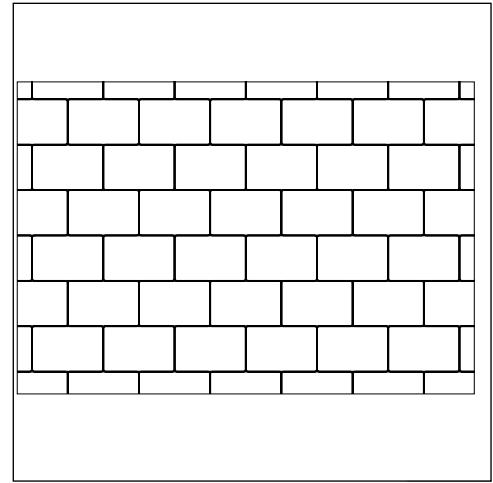

Cambridge Cobble™

INSTALLATION PATTERNS

PATIO

WALKWAY

POOLS

DRIVEWAY

3 PIECE PATTERN 1

6X9 HERRING BOND

RUNNING BOND

T-PATTERN (6X6 / 6X9)