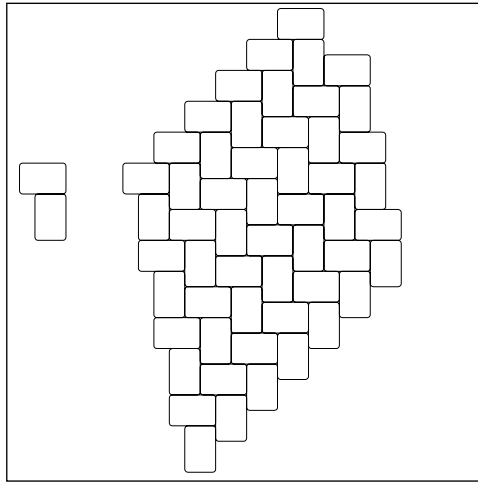

Cambridge Cobble™

INSTALLATION PATTERNS

PATIO

WALKWAY

POOLS

DRIVEWAY

3 PIECE PATTERN 1

6X9 HERRING BOND

RUNNING BOND

T-PATTERN (6X6 / 6X9)