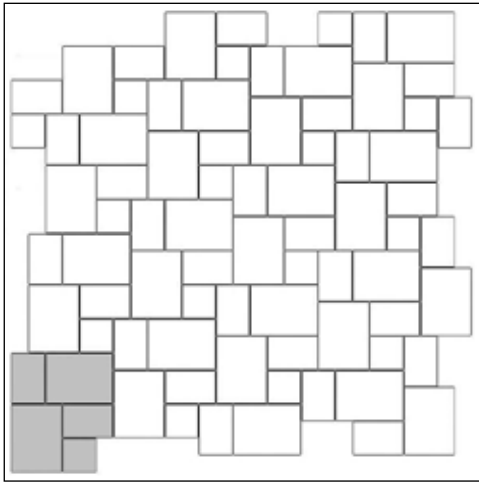

Cambridge Cobble™

INSTALLATION PATTERNS

PATIO

WALKWAY

POOLS

DRIVEWAY

3 PIECE PATTERN 1

6X9 HERRING BOND

RUNNING BOND

T-PATTERN (6X6 / 6X9)