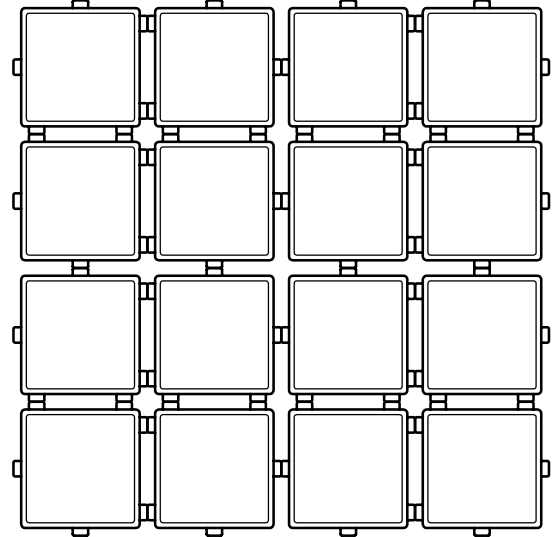

**SF-Rima**  
Permeable Paver

**INSTALLATION PATTERNS**

PERMEABLE

PARKING  
LOT

PLAZA /  
SIDEWALK

ROADS

DRIVEWAY

## DRAINAGE PATTERN - GRID

## TURF PATTERN - GRID

## DRAINAGE PATTERN - OFFSET